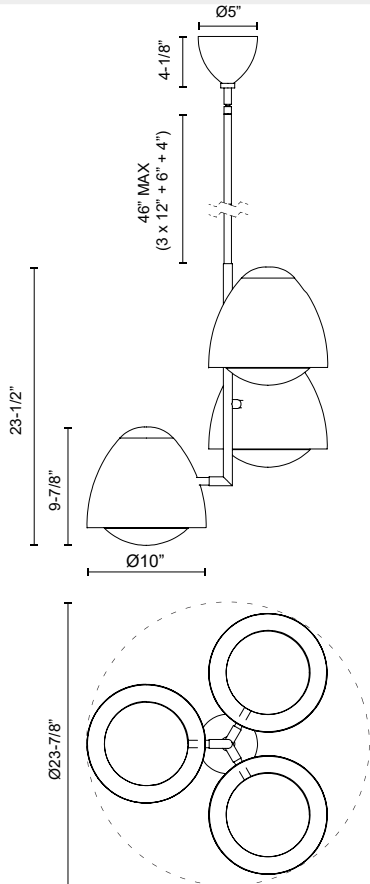

alora mood

P. 1.855.855.8926

CANADA: 19054 28TH Avenue Surrey - BC V3Z 6M3

USA: 3035 E. Lone Mountain Rd - Las Vegas, NV, 89081

KENJI CH529024

FIXTURE DIMENSIONS	D23-7/8" x H23-1/2"
LAMP TYPE	E26
MAX WATTAGE	60W
BULB QTY	1
BULBS INCLUDED	No
VOLTAGE	120V
GLASS DETAILS	Opal Glass
MATERIAL	Glass; Steel;
ROD LENGTH	46" Max (3x12" + 1x6" + 1x4")
DIAMETER OF ROD	3/4"
WIRE LENGTH	60"
MINIMUM HANG HEIGHT	34"
SLOPED CEILING ADAPTABLE	Yes, Up to 45 Degrees
LOCATION	Dry
CANOPY DIMENSIONS	D5" x H4-1/8"
BRAND	Alora Mood

[D - Diameter, L - Length, W - Width, H - Height, E - Extension]

AVAILABLE FINISHES:

CH529024MBOP
Matte Black/Opal
Matte Glass

CH529024AGOP
Aged Gold/Opal
Matte Glass

*For complete warranty terms, please visit: www.aloralighting.com/warranty